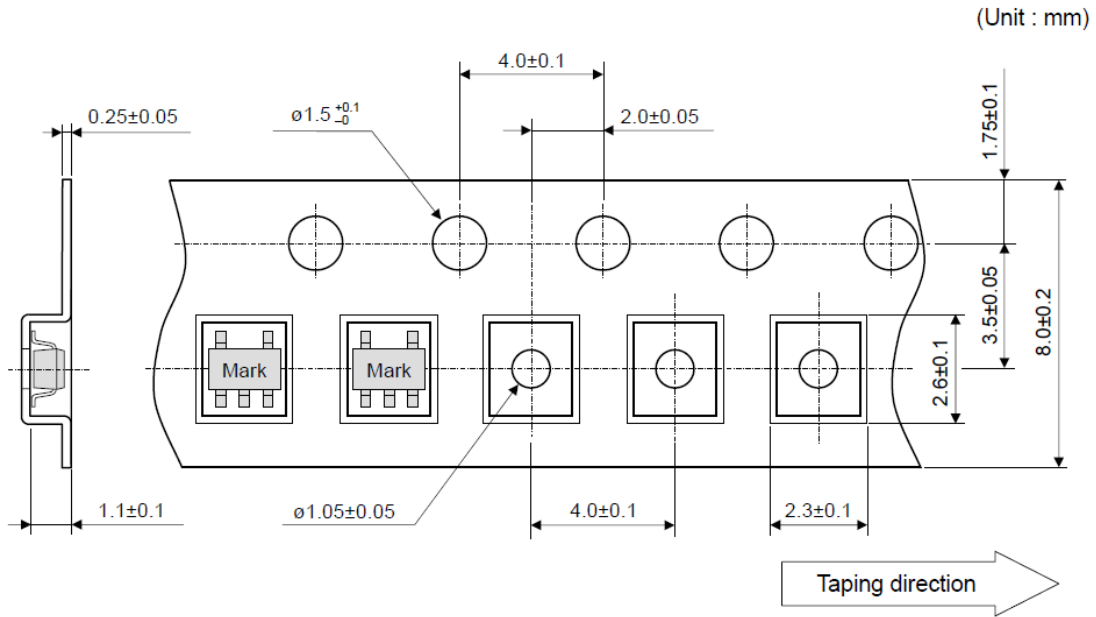

SSOT-25A PACKAGE DIMENSIONS

(Unit : mm)

SSOT-25A PACKAGE TAPING AND LOADING SPECIFICATIONS

SSOT-25A PACKAGE REEL DIMENSIONS