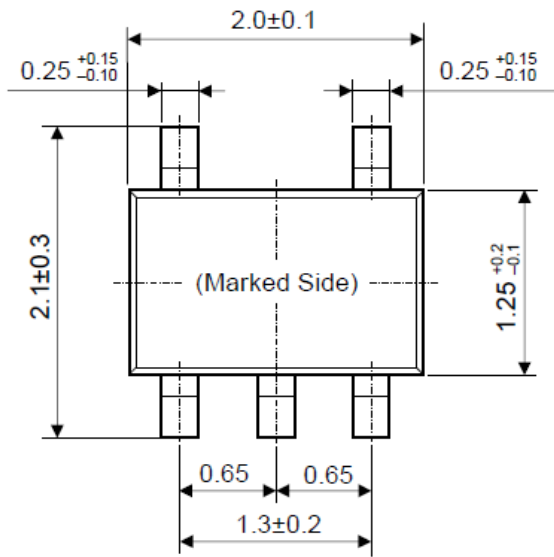

SSOT-25A PACKAGE DIMENSIONS

(Unit : mm)

SSOT-25A PACKAGE TAPING AND LOADING SPECIFICATIONS

SSOT-25A PACKAGE REEL DIMENSIONS