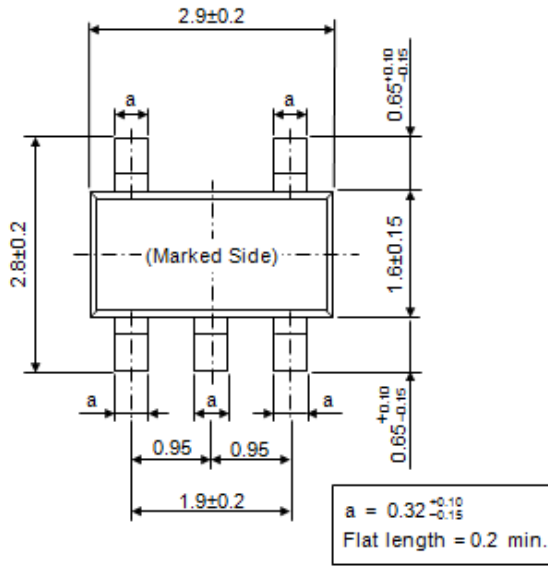

SOT-25 PACKAGE DIMENSIONS

(Unit: mm)

SOT-25 PACKAGE TAPING AND LOADING SPECIFICATIONS

SOT-25 PACKAGE REEL DIMENSIONS