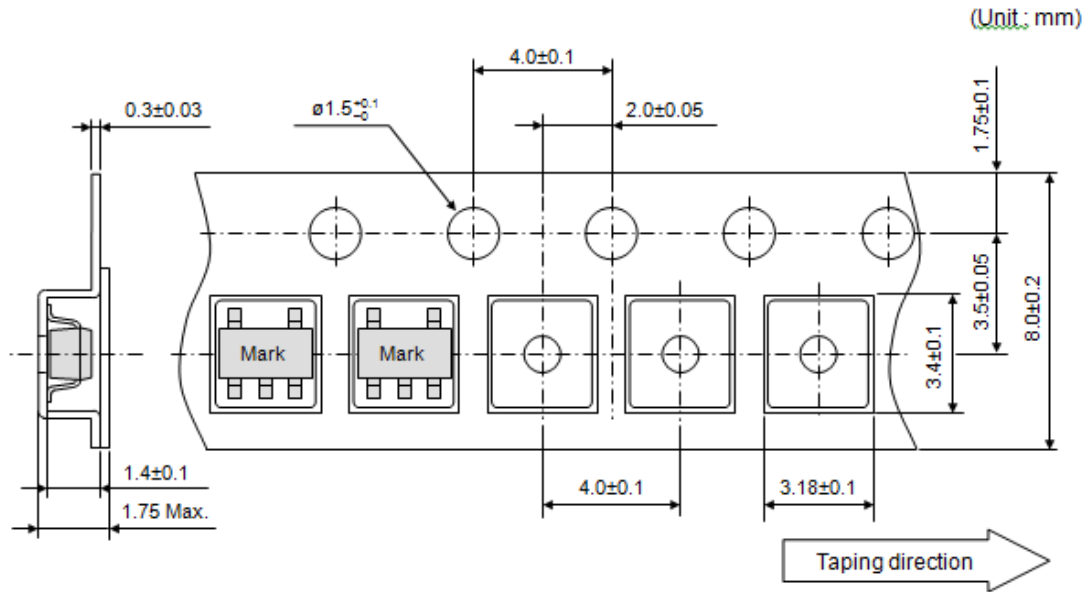

SOT-25 PACKAGE DIMENSIONS

(Unit: mm)

SOT-25 PACKAGE TAPING AND LOADING SPECIFICATIONS

SOT-25 PACKAGE REEL DIMENSIONS