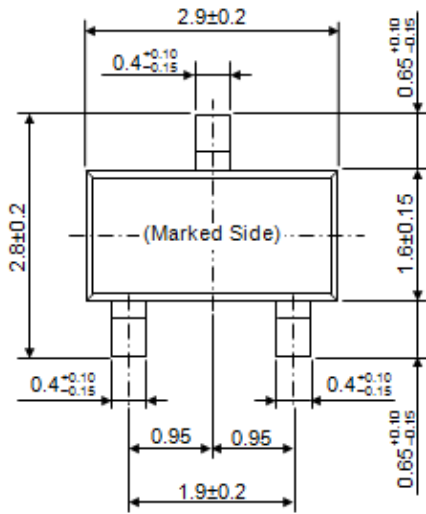

SOT-23 PACKAGE DIMENSIONS

(Unit: mm)

SOT-23 PACKAGE TAPING AND LOADING SPECIFICATIONS

SOT-23 PACKAGE REEL DIMENSIONS